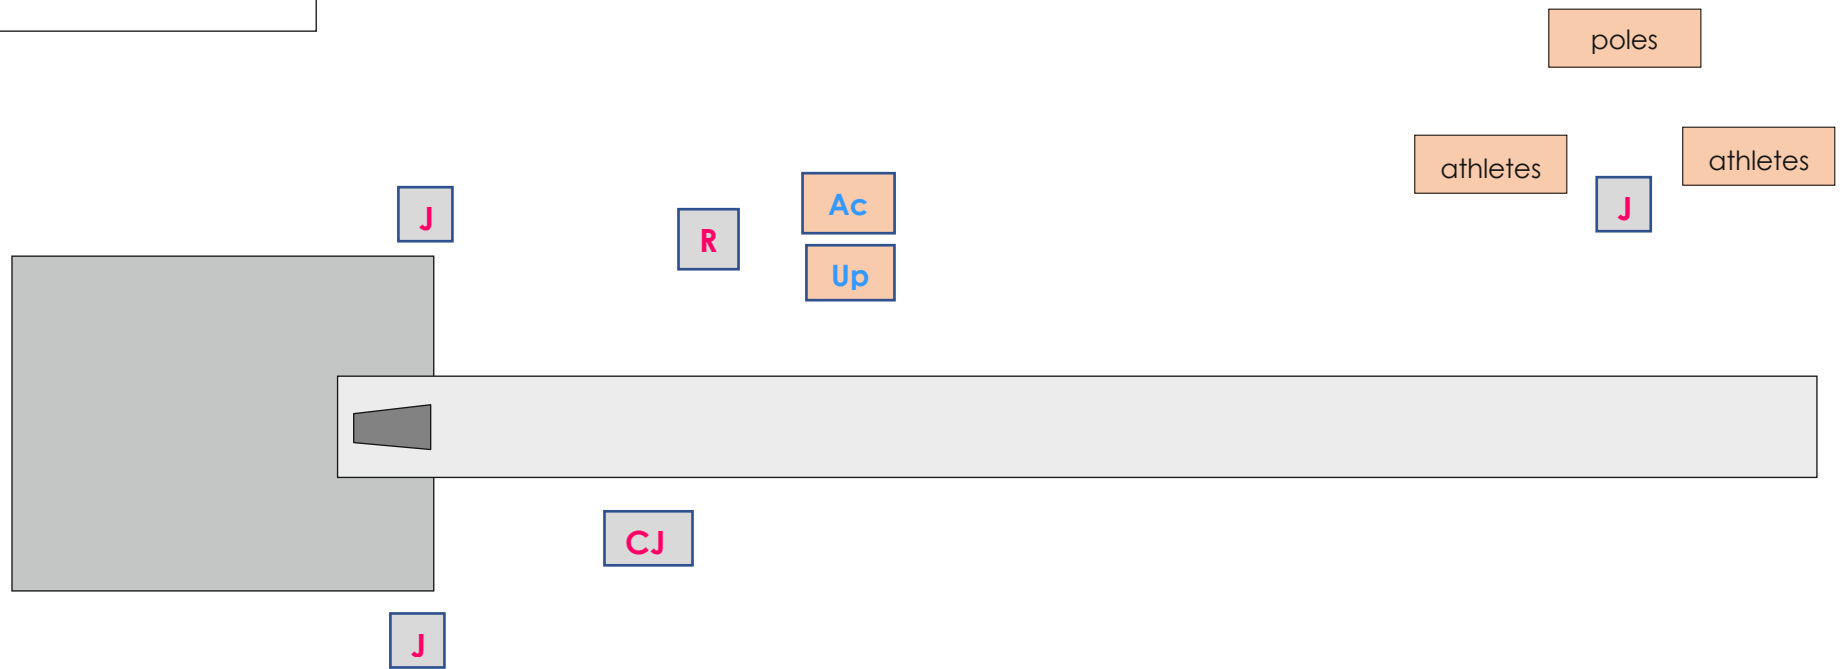

COMPETITION MANAGEMENT

Infield Management Guidelines – Officials –
Appendix 1 - Examples of layouts

May 2022

Notes:

- The layouts presented below are based on the requirements set out in the Infield Management Guidelines. But of course, they are to be adapted, as per the specific venue layout.
- The layouts below include ONLY officials present in the infield during their respective disciplines. All the other officials, who are located outside of the infield, are described in the Guidelines itself.
- The layouts below are based on the assumption that the technical means allow the secretary and/or the data entry judge to be located outside of the infield.
- The layouts below are based on the assumption that the technical means allow the countdown clock being managed remotely.
- In case the technical means allow the countdown clock being integrated into the Field Event Boards (FEBs), the clock itself is to be removed from the infield layouts.
- The positions of the FEBs, LED ruler board for LJ/TJ and other major pieces of equipment is not included into the layouts below. Those positions are to be confirmed in the discussion between the Technical Delegates, Host Broadcaster/TV Producer, Event Presentation and Technologies service provider before each event. Taking into account the timetable, the venue layout and other related factors.
- TV cameras are not included into the layouts below. They are to be added into the layouts of each individual event, once the camera plan draft is available. In case there are any potential obstructions by the TV cameras to the competition process, the Technical Delegate is to discuss with the Host Broadcaster/TV Producer accordingly.

R	Referee-ITO
CJ	Chief Judge
J	Judge
Ac	Attempt clock

POLE VAULT

R	Referee-ITO
CJ	Chief Judge
J	Judge
Ac	Attempt clock
Up	Uprights
distance board	

Long/Triple Jump

R Referee- ITO
RJ Run-up Judge
J Judge
A Assistant
Ac Attempt clock
Wg Wind gauge
Kiosk (replay screen for
take off board)