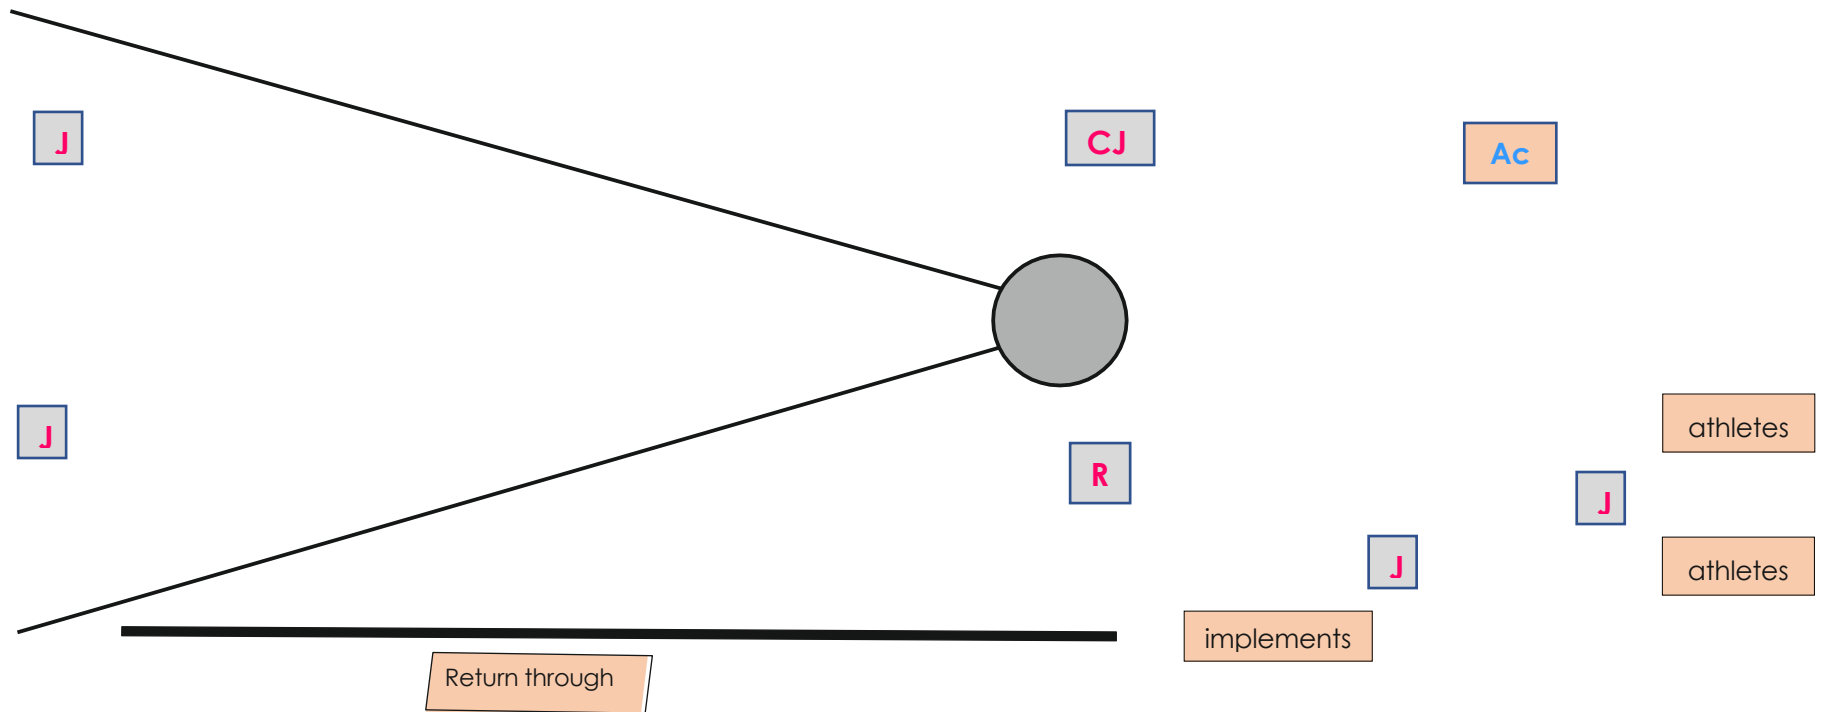

R	Referee-ITO
CJ	Chief Judge
J	Judge
Ac	Attempt clock

SHOT PUT