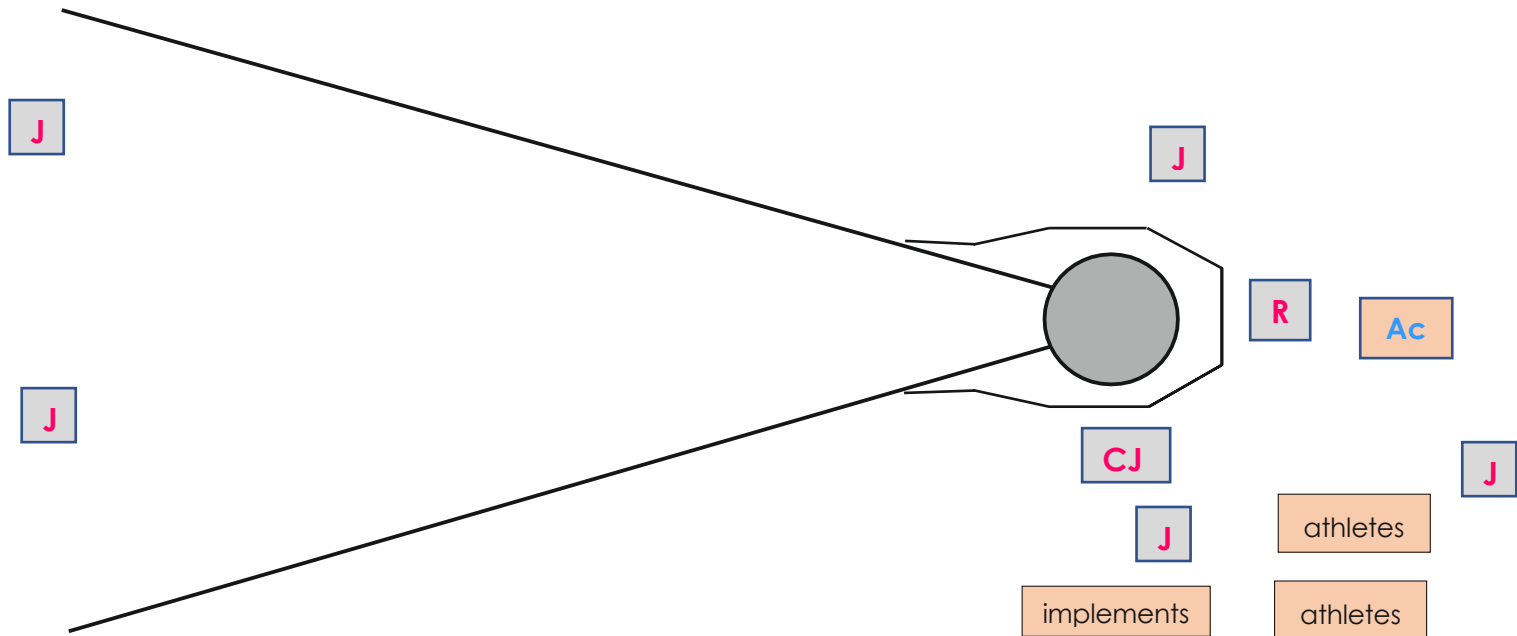

DISCUS/HAMMER THROW

R Referee-ITO
CJ Judge with flag
J Judge
Ac Attempt clock