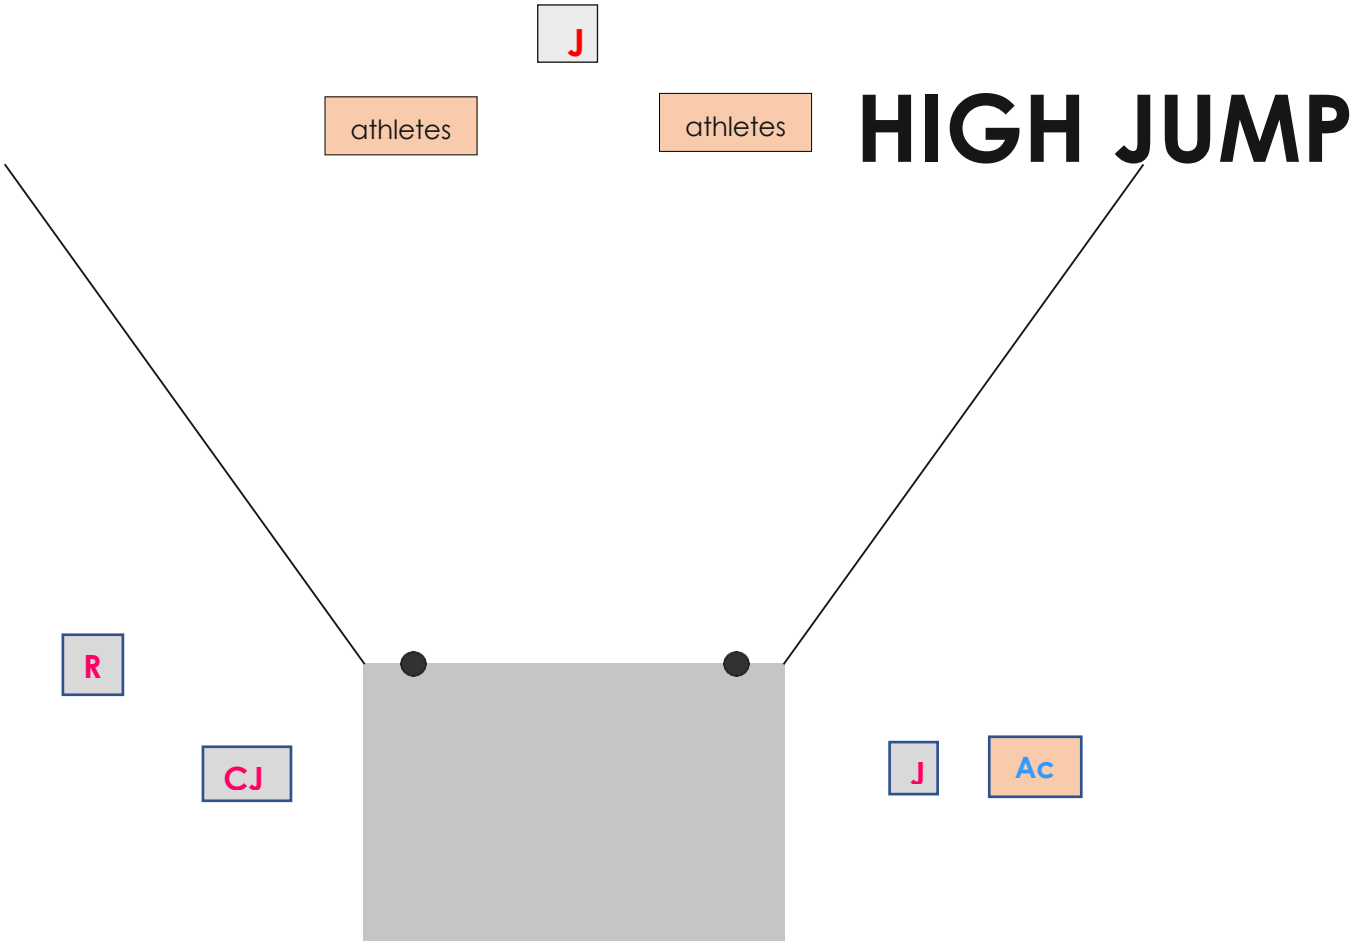

COMPETITION MANAGEMENT

Infield Management Guidelines – Officials –
Appendix 1 - Examples of layouts

May 2022

Notes:

- The layouts presented below are based on the requirements set out in the Infield Management Guidelines. But of course, they are to be adapted, as per the specific venue layout.
- The layouts below include ONLY officials present in the infield during their respective disciplines. All the other officials, who are located outside of the infield, are described in the Guidelines itself.
- The layouts below are based on the assumption that the technical means allow the secretary and/or the data entry judge to be located outside of the infield.
- The layouts below are based on the assumption that the technical means allow the countdown clock being managed remotely.
- In case the technical means allow the countdown clock being integrated into the Field Event Boards (FEBs), the clock itself is to be removed from the infield layouts.
- The positions of the FEBs, LED ruler board for LJ/TJ and other major pieces of equipment is not included into the layouts below. Those positions are to be confirmed in the discussion between the Technical Delegates, Host Broadcaster/TV Producer, Event Presentation and Technologies service provider before each event. Taking into account the timetable, the venue layout and other related factors.
- TV cameras are not included into the layouts below. They are to be added into the layouts of each individual event, once the camera plan draft is available. In case there are any potential obstructions by the TV cameras to the competition process, the Technical Delegate is to discuss with the Host Broadcaster/TV Producer accordingly.

R	Referee-ITO
CJ	Chief Judge
J	Judge
Ac	Attempt clock

POLE VAULT

R	Referee-ITO
CJ	Chief Judge
J	Judge
Ac	Attempt clock
Up	Uprights
distance board	

Long/Triple Jump

R Referee- ITO
RJ Run-up Judge
J Judge
A Assistant
Ac Attempt clock
Wg Wind gauge
Kiosk (replay screen for
take off board)