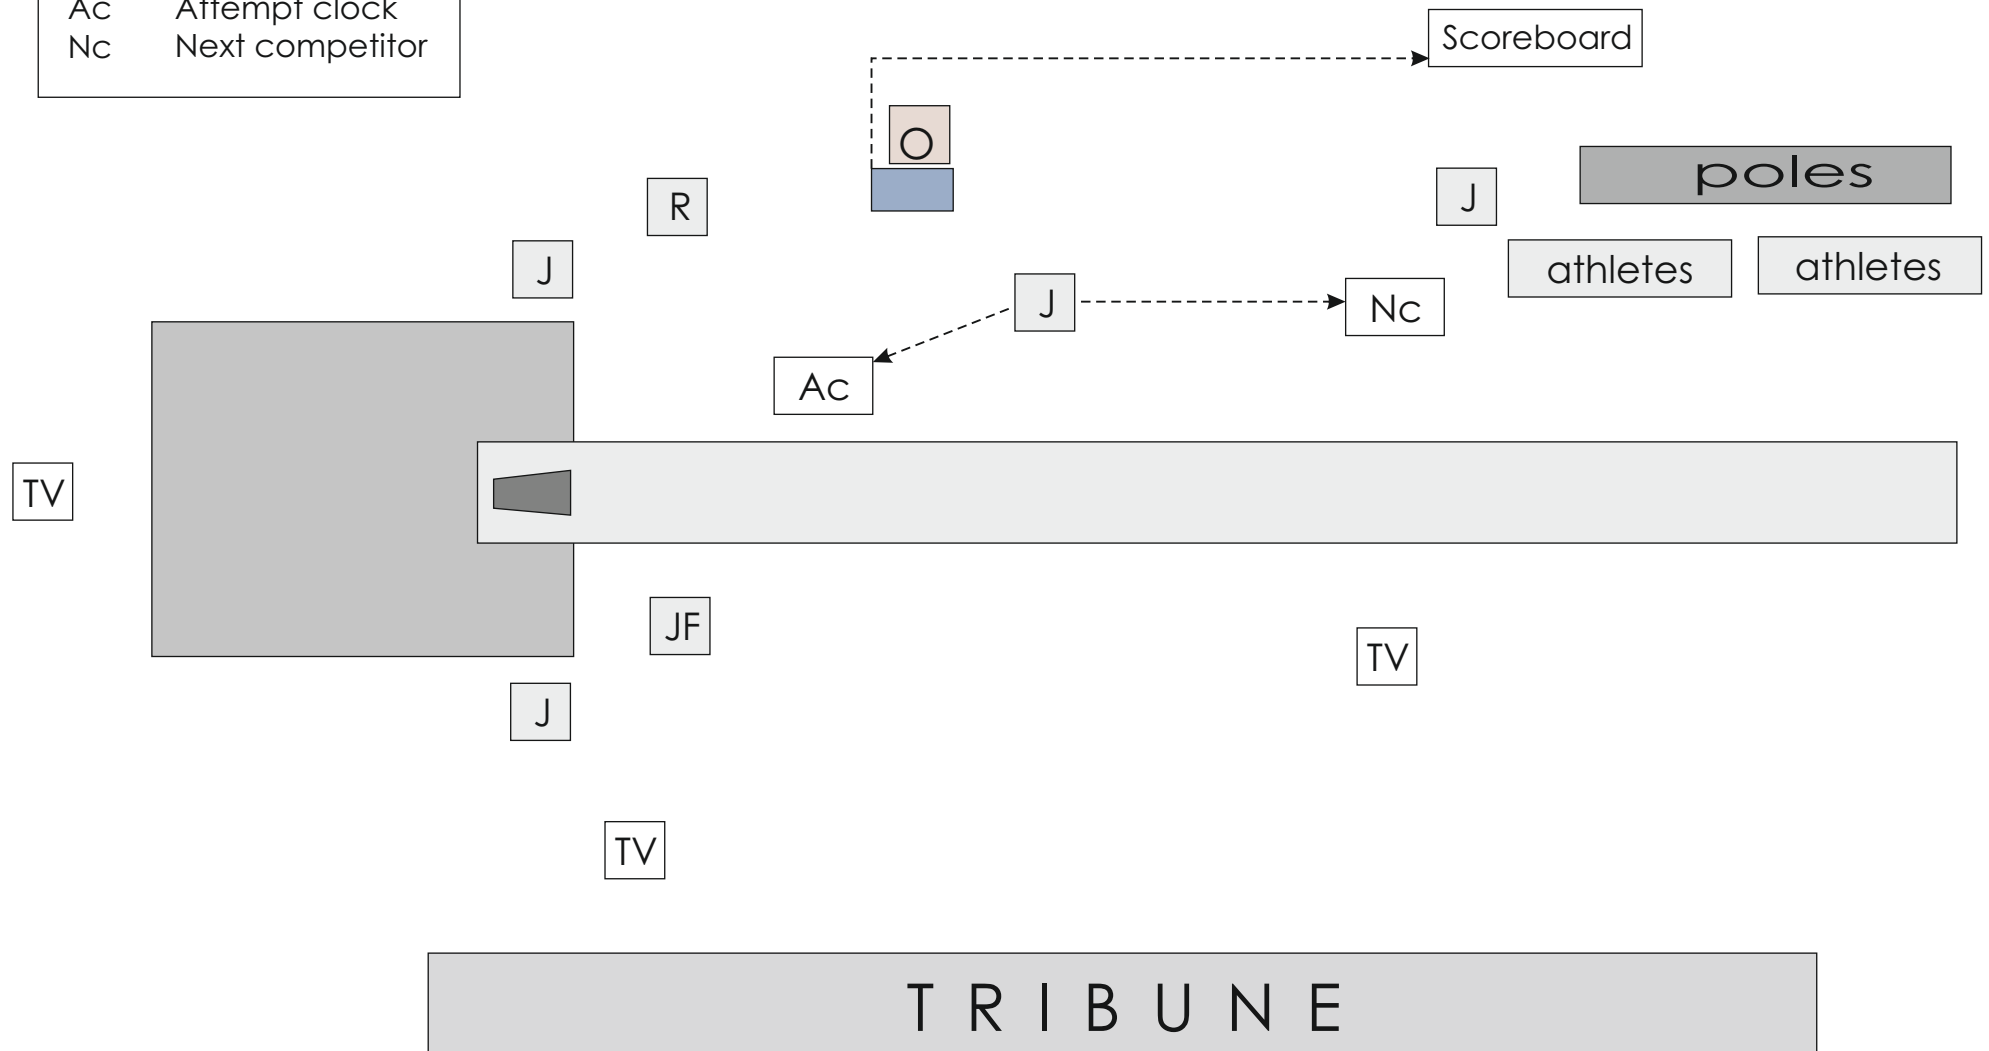

# SHOT PUT

- R Referee-ITO
- JF Judge with flag
- J Judge
- O Operator
- Ac Attempt clock
- Nc Next competitor

# HIGH JUMP

R	Referee-ITO
JF	Judge with flag
J	Judge
O	Operator
Ac	Attempt clock
Nc	Next competitor

# POLE VAULT

R	Referee-ITO
JF	Judge with flag
J	Judge
O	Operator
Ac	Attempt clock
Nc	Next competitor