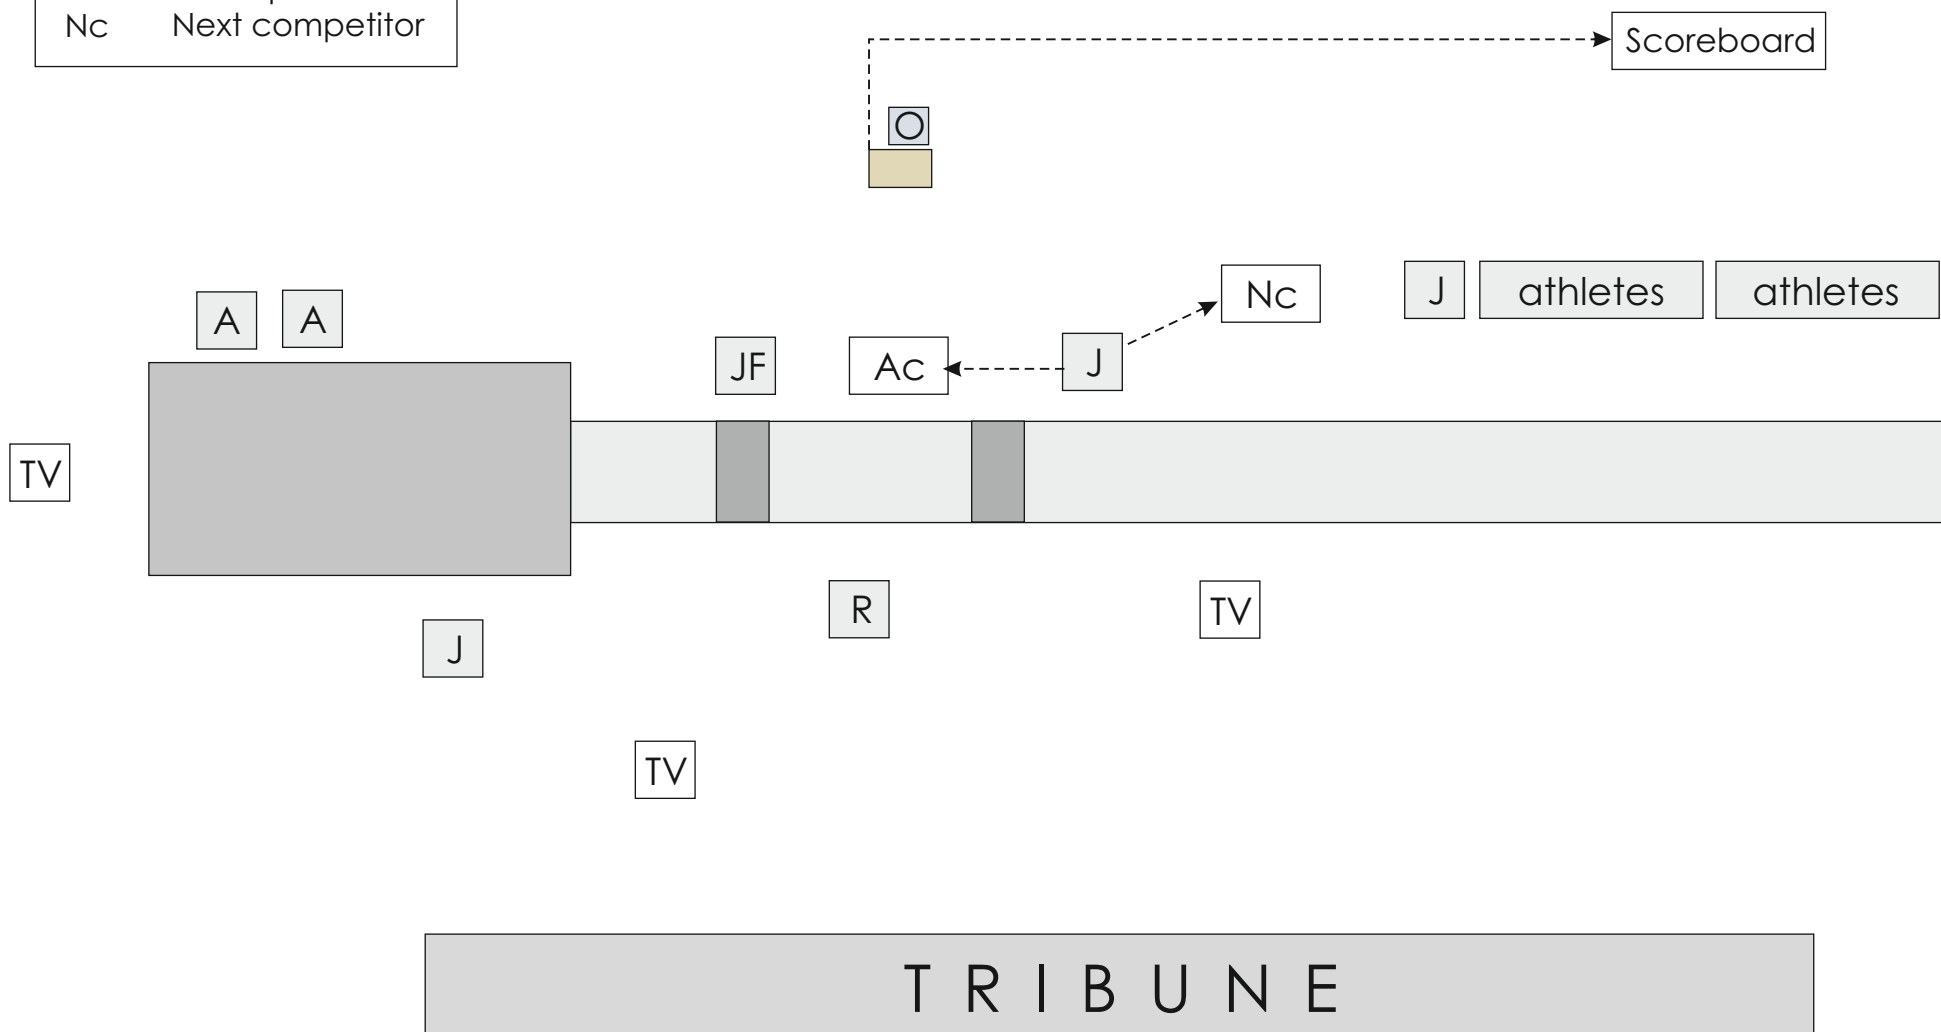

LONG/TRIPLE JUMP

- R Referee-ITO
- JF Judge with flag
- J Judge
- O Operator
- A Assistant
- Ac Attempt clock
- Nc Next competitor