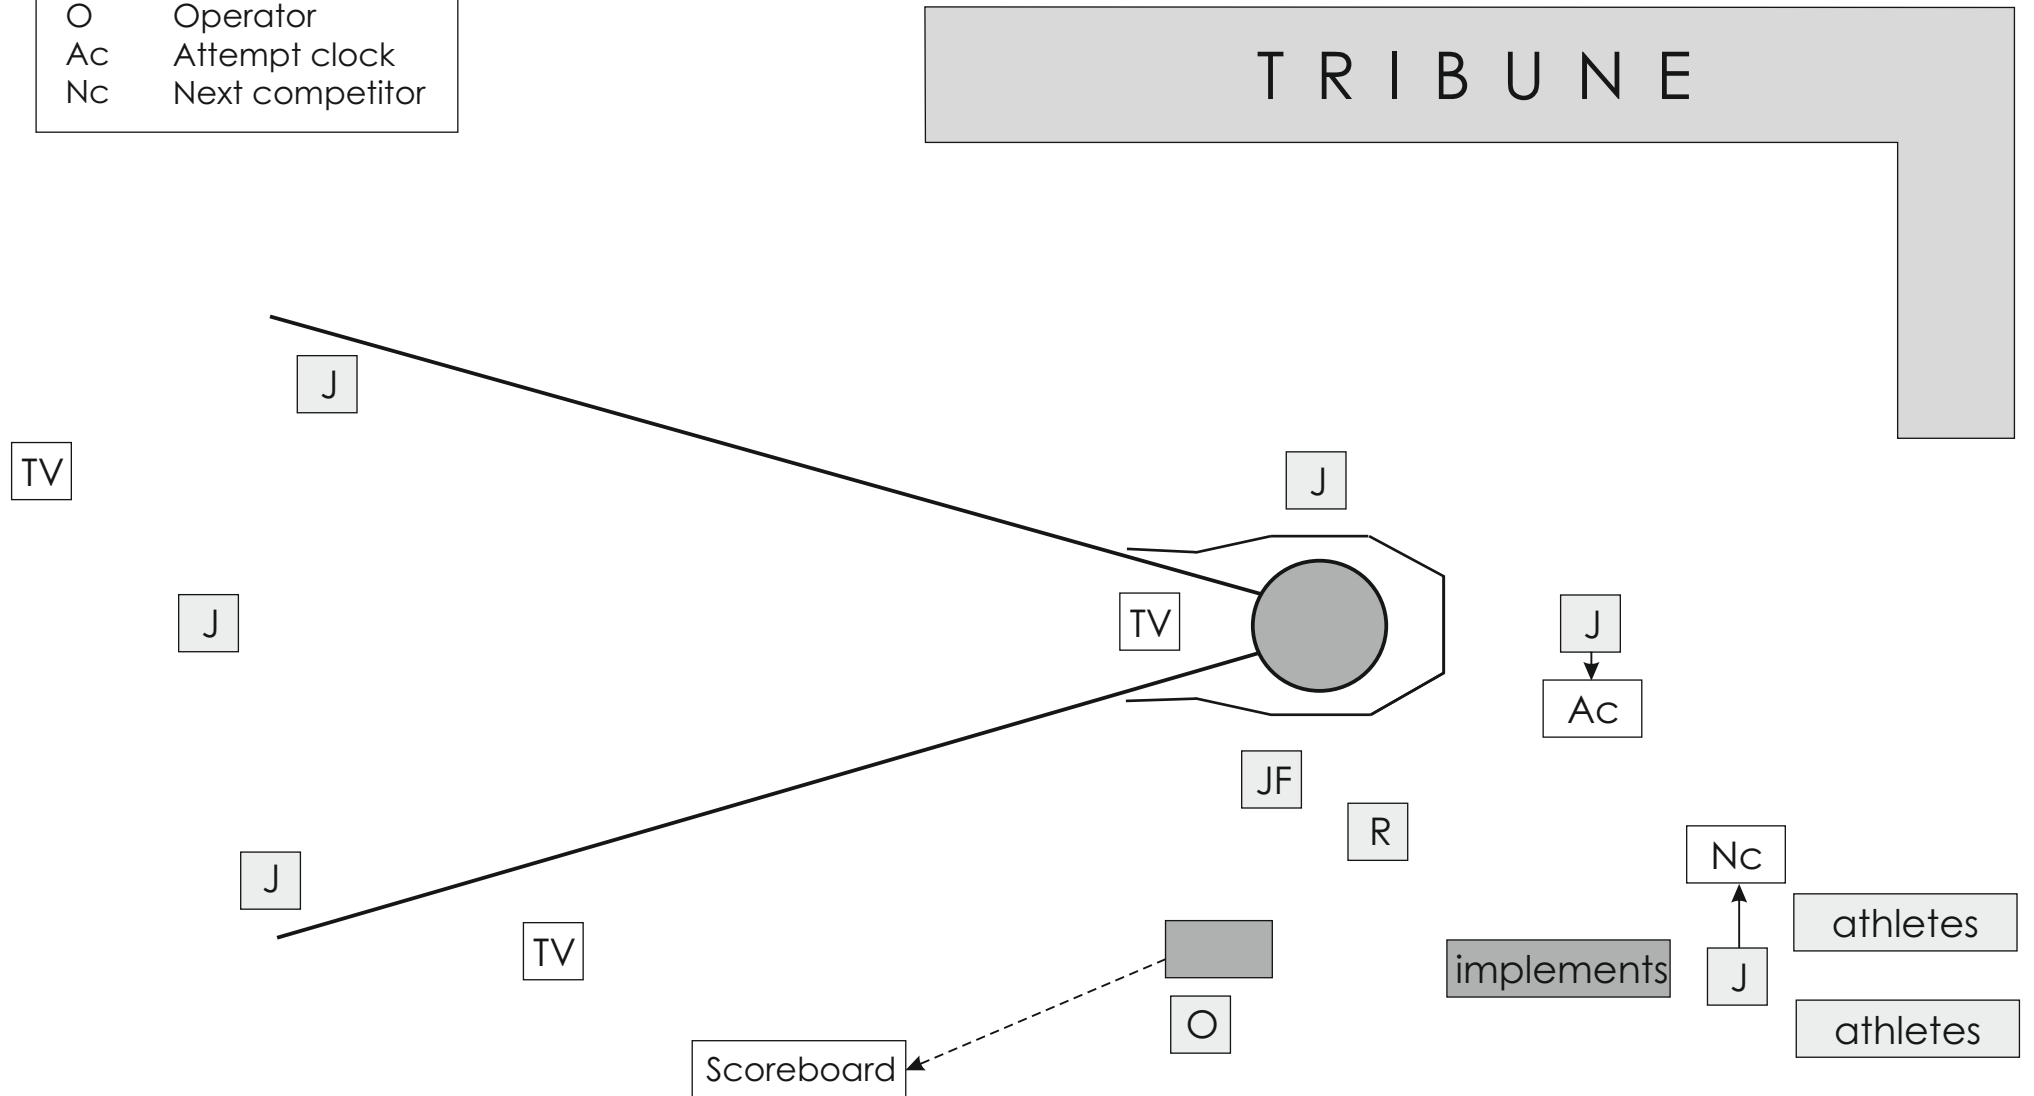

DISCUS/HAMMER THROW

R Referee-ITO
JF Judge with flag
J Judge
O Operator
Ac Attempt clock
Nc Next competitor