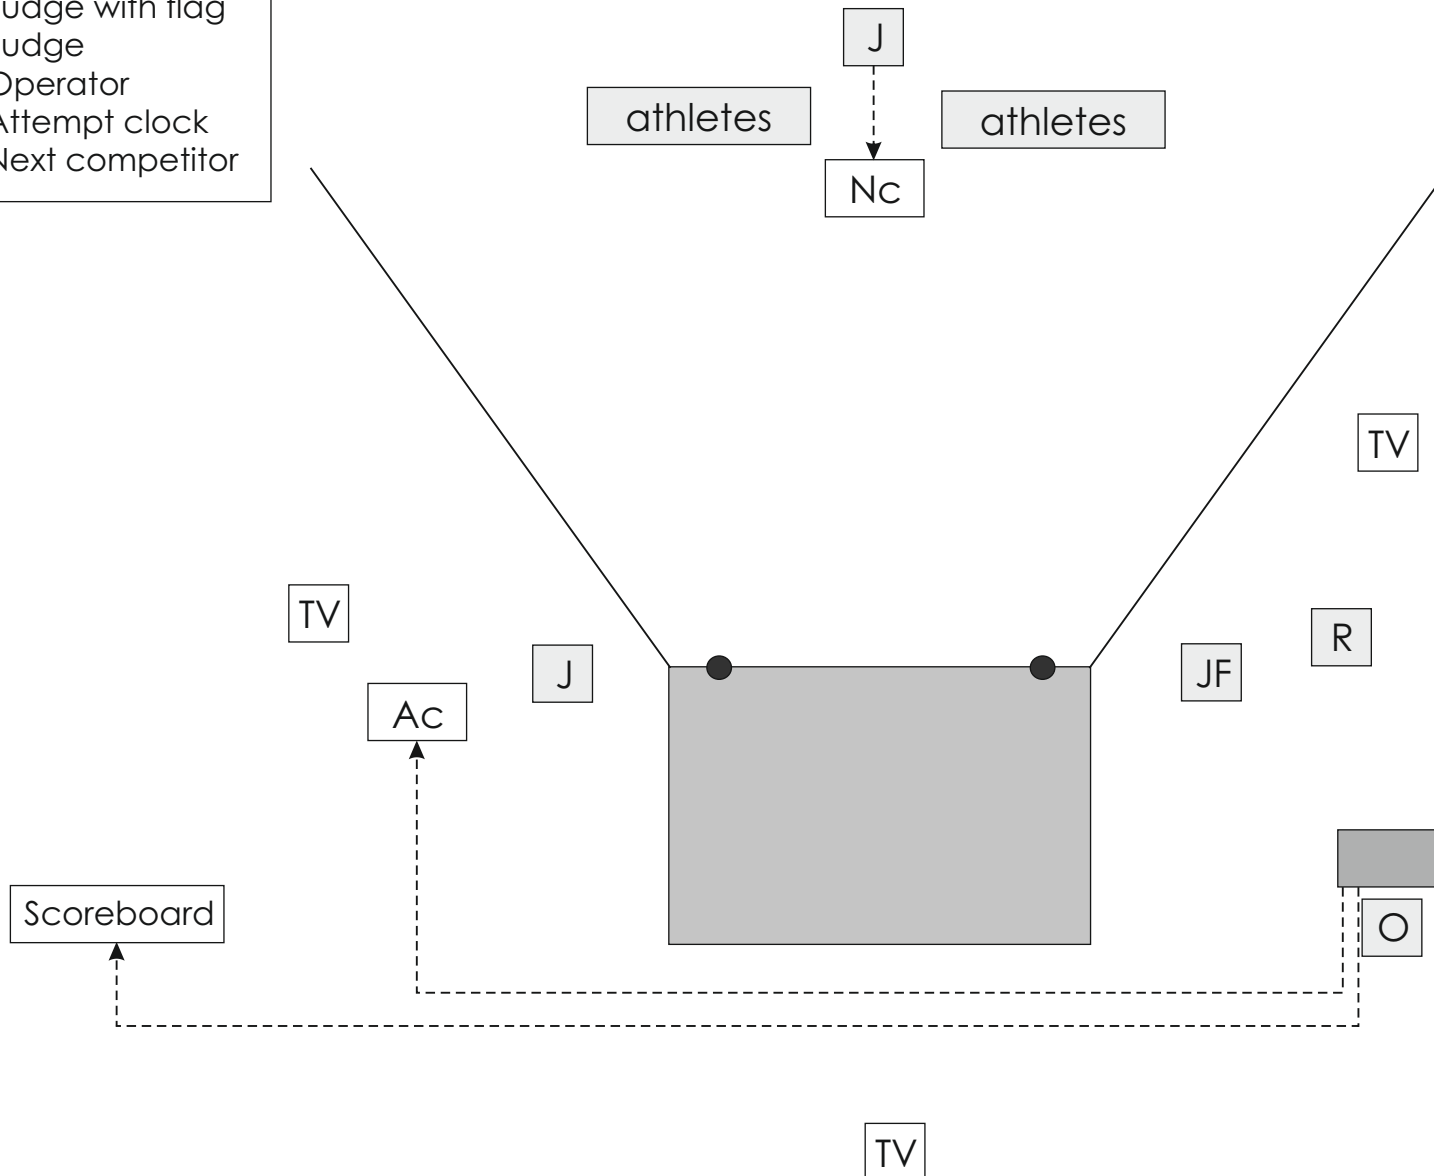

# SHOT PUT

- R Referee-ITO
- JF Judge with flag
- J Judge
- O Operator
- Ac Attempt clock
- Nc Next competitor

# HIGH JUMP

R	Referee-ITO
JF	Judge with flag
J	Judge
O	Operator
Ac	Attempt clock
Nc	Next competitor

# POLE VAULT

R	Referee-ITO
JF	Judge with flag
J	Judge
O	Operator
Ac	Attempt clock
Nc	Next competitor