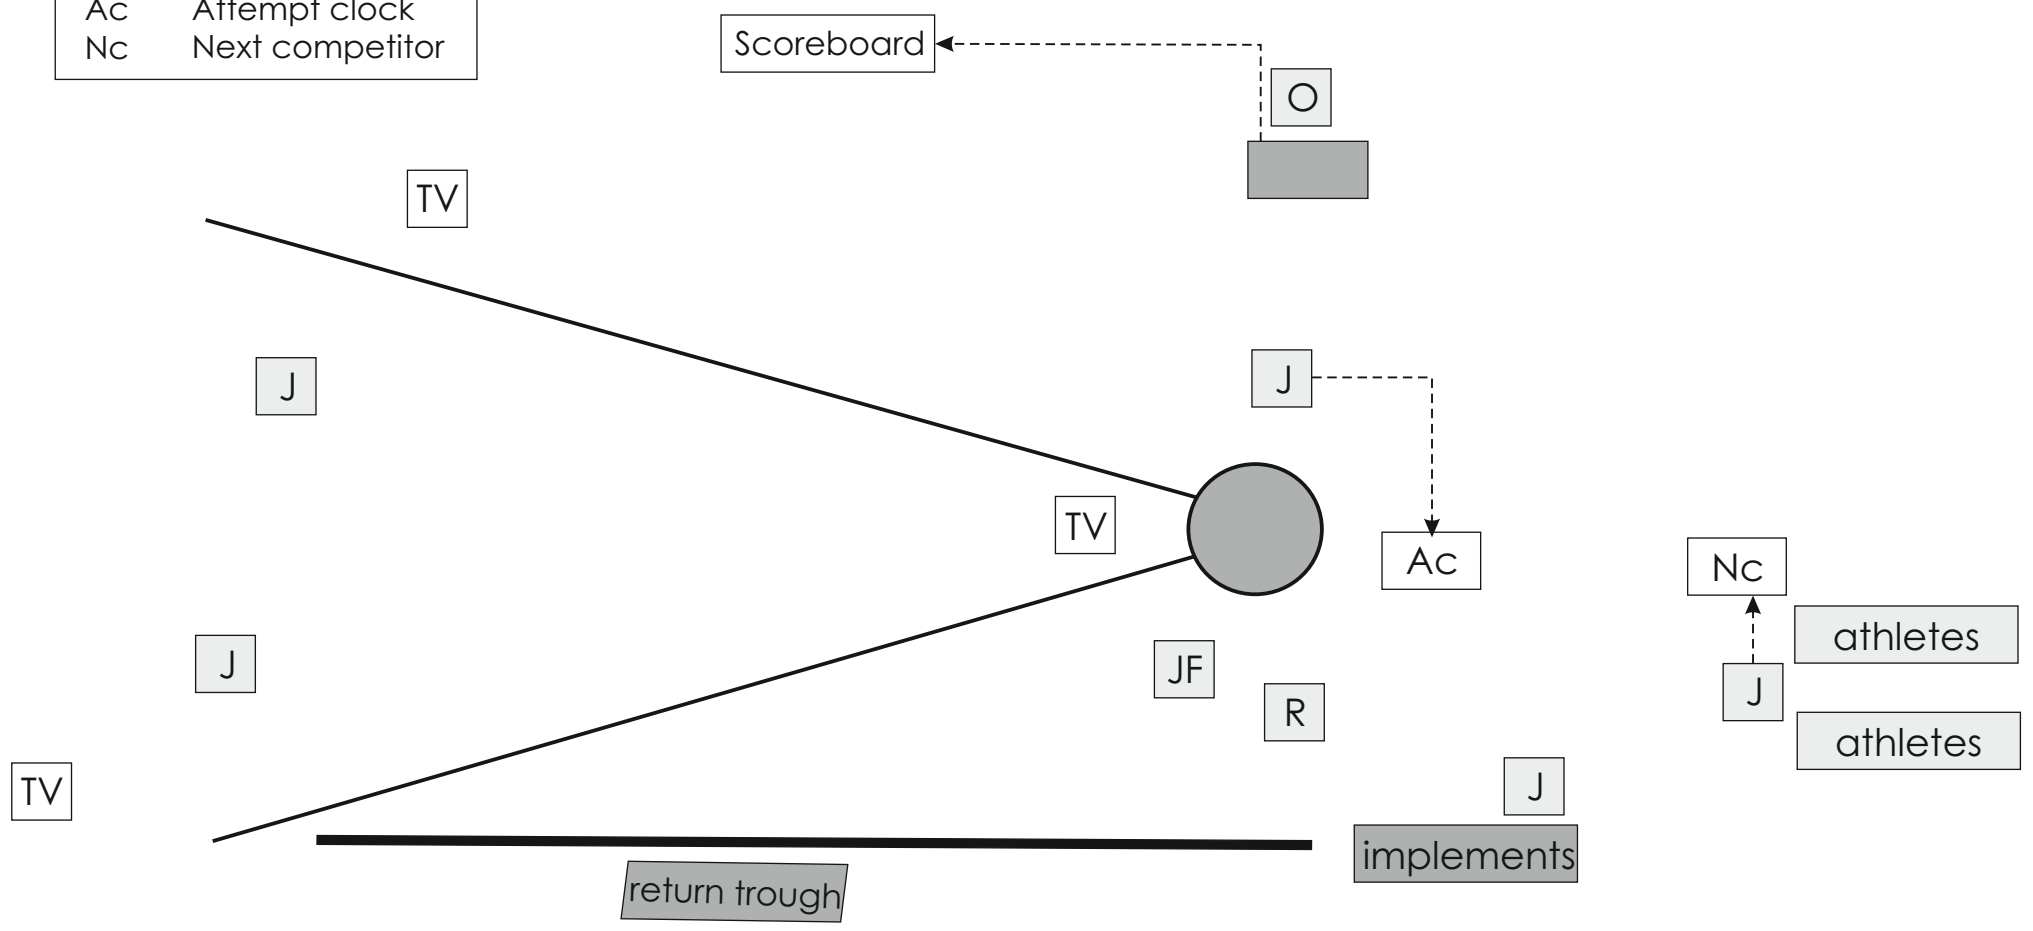

# SHOT PUT

- R Referee-ITO
- JF Judge with flag
- J Judge
- O Operator
- Ac Attempt clock
- Nc Next competitor

# HIGH JUMP

R	Referee-ITO
JF	Judge with flag
J	Judge
O	Operator
Ac	Attempt clock
Nc	Next competitor