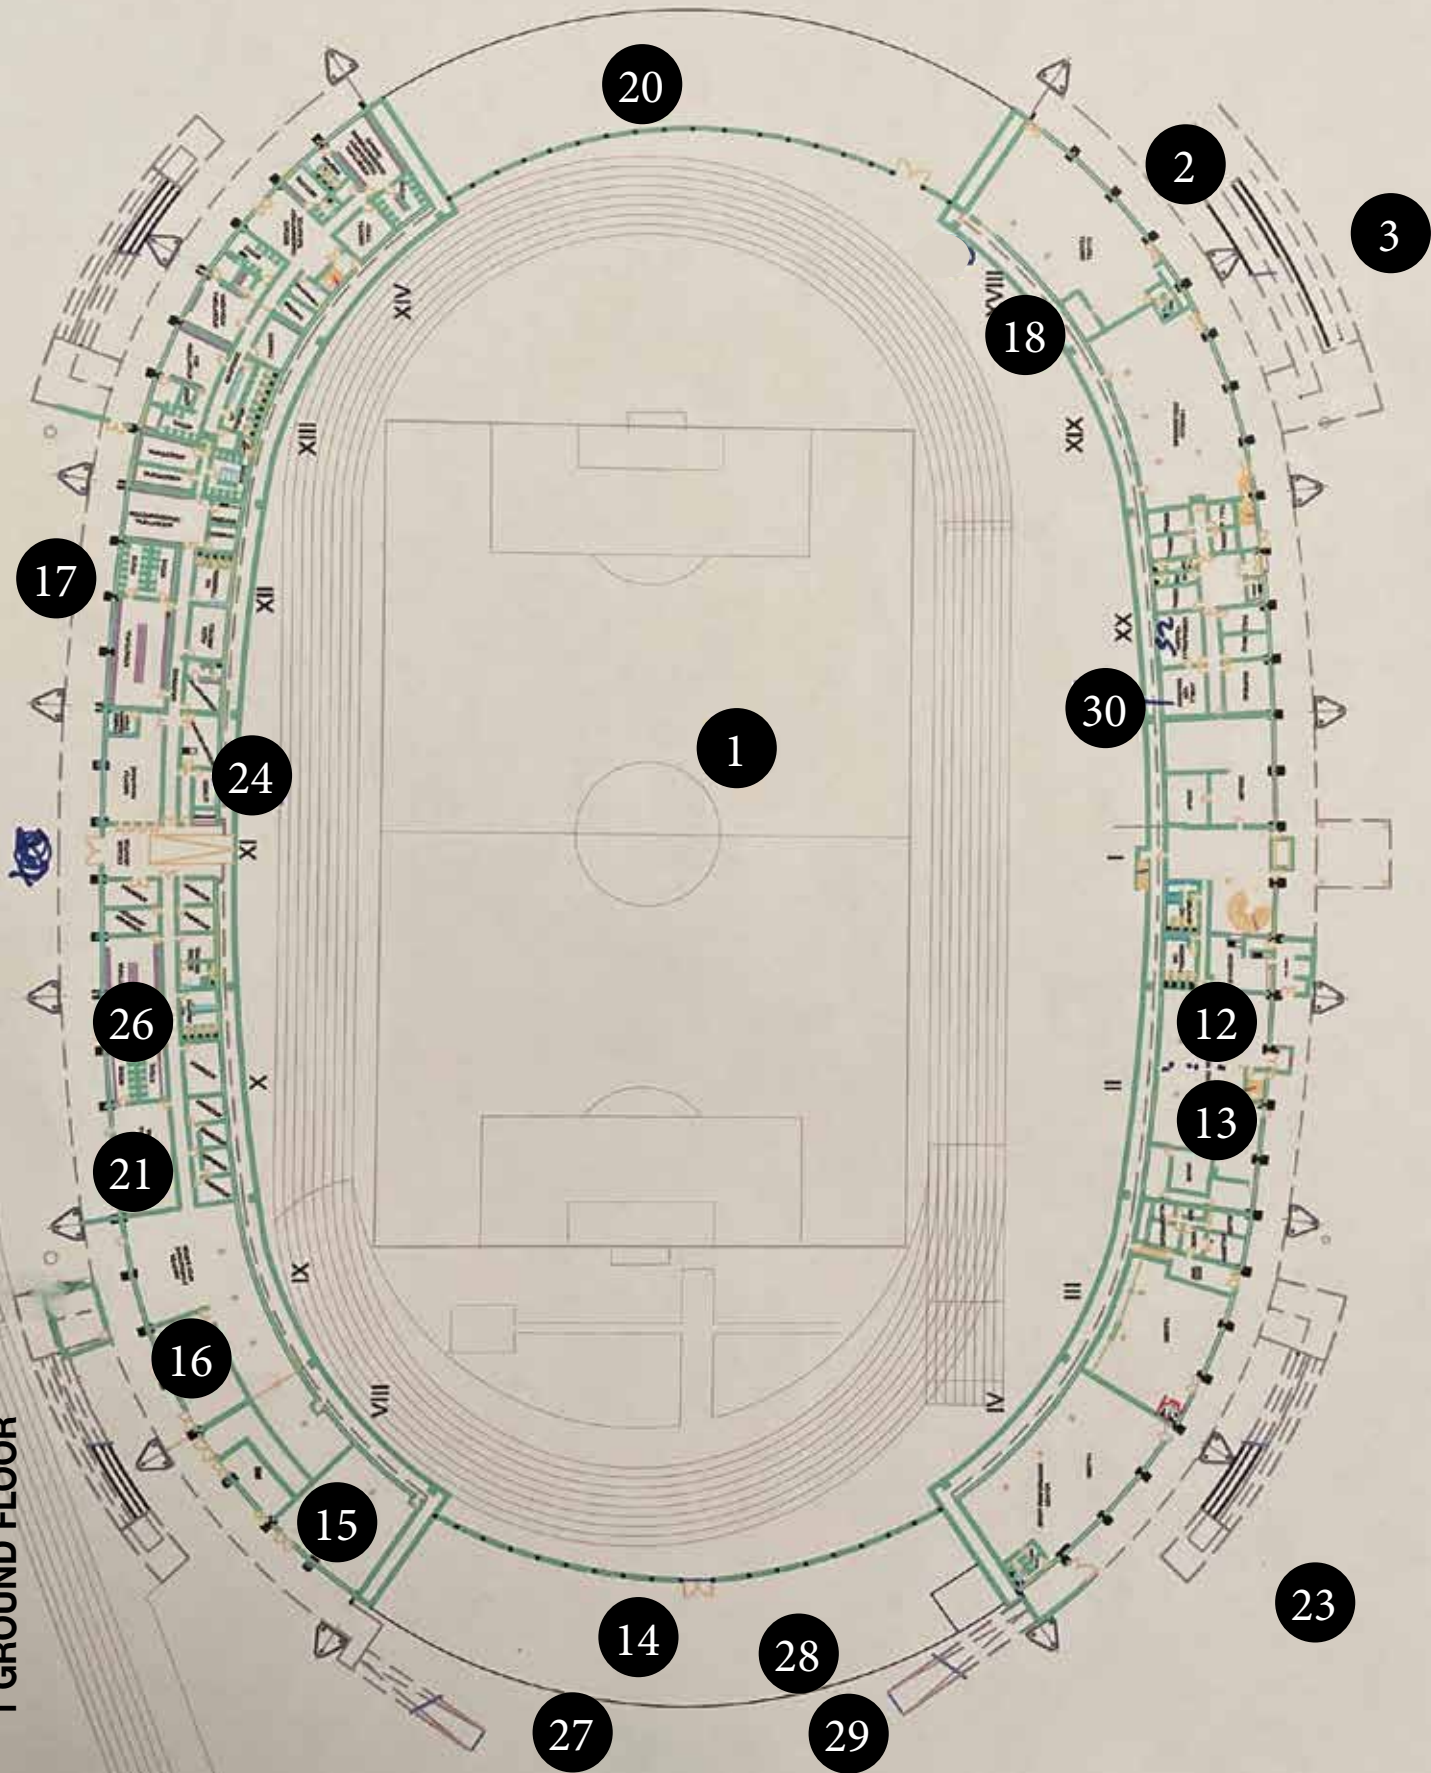

1 GROUND FLOOR

- 1 TSIRION STADIUM (Competition & Training Venue)
- 2 TRITOFTIDIO STADIUM (Training & Warm-Up venue)
- 3 K3 (Training and Warm-Up Area for Hammer Throw & Shot Put)
- 4 PHOTO FINISH ROOM
- 5 COMPETITION DIRECTOR
- 6 TV BROADCASTING
- 7 EVENT PRESENTATION MANAGER ROOM
- 8 ATOS/Data processing/OVR Room
- 9 VIDEO RECORDING ROOM
- 10 JURY OF APPEAL
- 11 ADS
- 12 TECHNICAL MEETING/PRESS CONFERENCE
- 13 TIC
- 14 CALL ROOM
- 15 WEIGHT LIFTING ROOM
- 16 DORING CONTROL STATION
- 17 TEAMS MESSAGE AREA
- 18 MIXED ZONE
- 19 VIP AREA
- 20 KITS COLLECTION AREA
- 21 Changing Rooms (M&W)
- 22 Media Centre
- 23 Drop Off/Pick Up Area
- 24 Teams' Tribunes
- 25 EA Room
- 26 Medical Centre
- 27 Ambulances
- 28 Drinking Stations
- 29 Ice Stations
- 30 LOC Competition Office

1 FIRST FLOOR