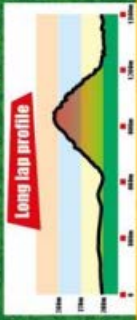

Borgo Castello

Circuit Royal Apartment

- 1 Start straight
- 2 Long lap
- 3 Short lap
- 4 Finish straight
- 5 Lap counter
- 6 Relay exchange zone
- 7 Team Area
- 8 TIC
- 9 Media Center
- 10 EA Office
- 11 Medical Area
- 12 Repping Control Station
- 13 Route to start
- 14 Call Room
- 15 KLI Collection
- 16 Mixed Zone
- 17 Timing Cabin
- 18 Event Presentation
- 19 TV Commentary
- 20 Press Tribune
- 21 Victory Ceremony Podium
- 22 Victory Ceremony Preparation Tent
- 23 VIP Tribune
- 24 European Athletics Club
- 25 Indoor route "Galleria delle Carrozze"
- 26 Spectators Crossing Point
- 27 Car pick up / drop off
- 28 Team pick up / drop off
- 29 Market square
- 30 Relay Team Coaching Zone