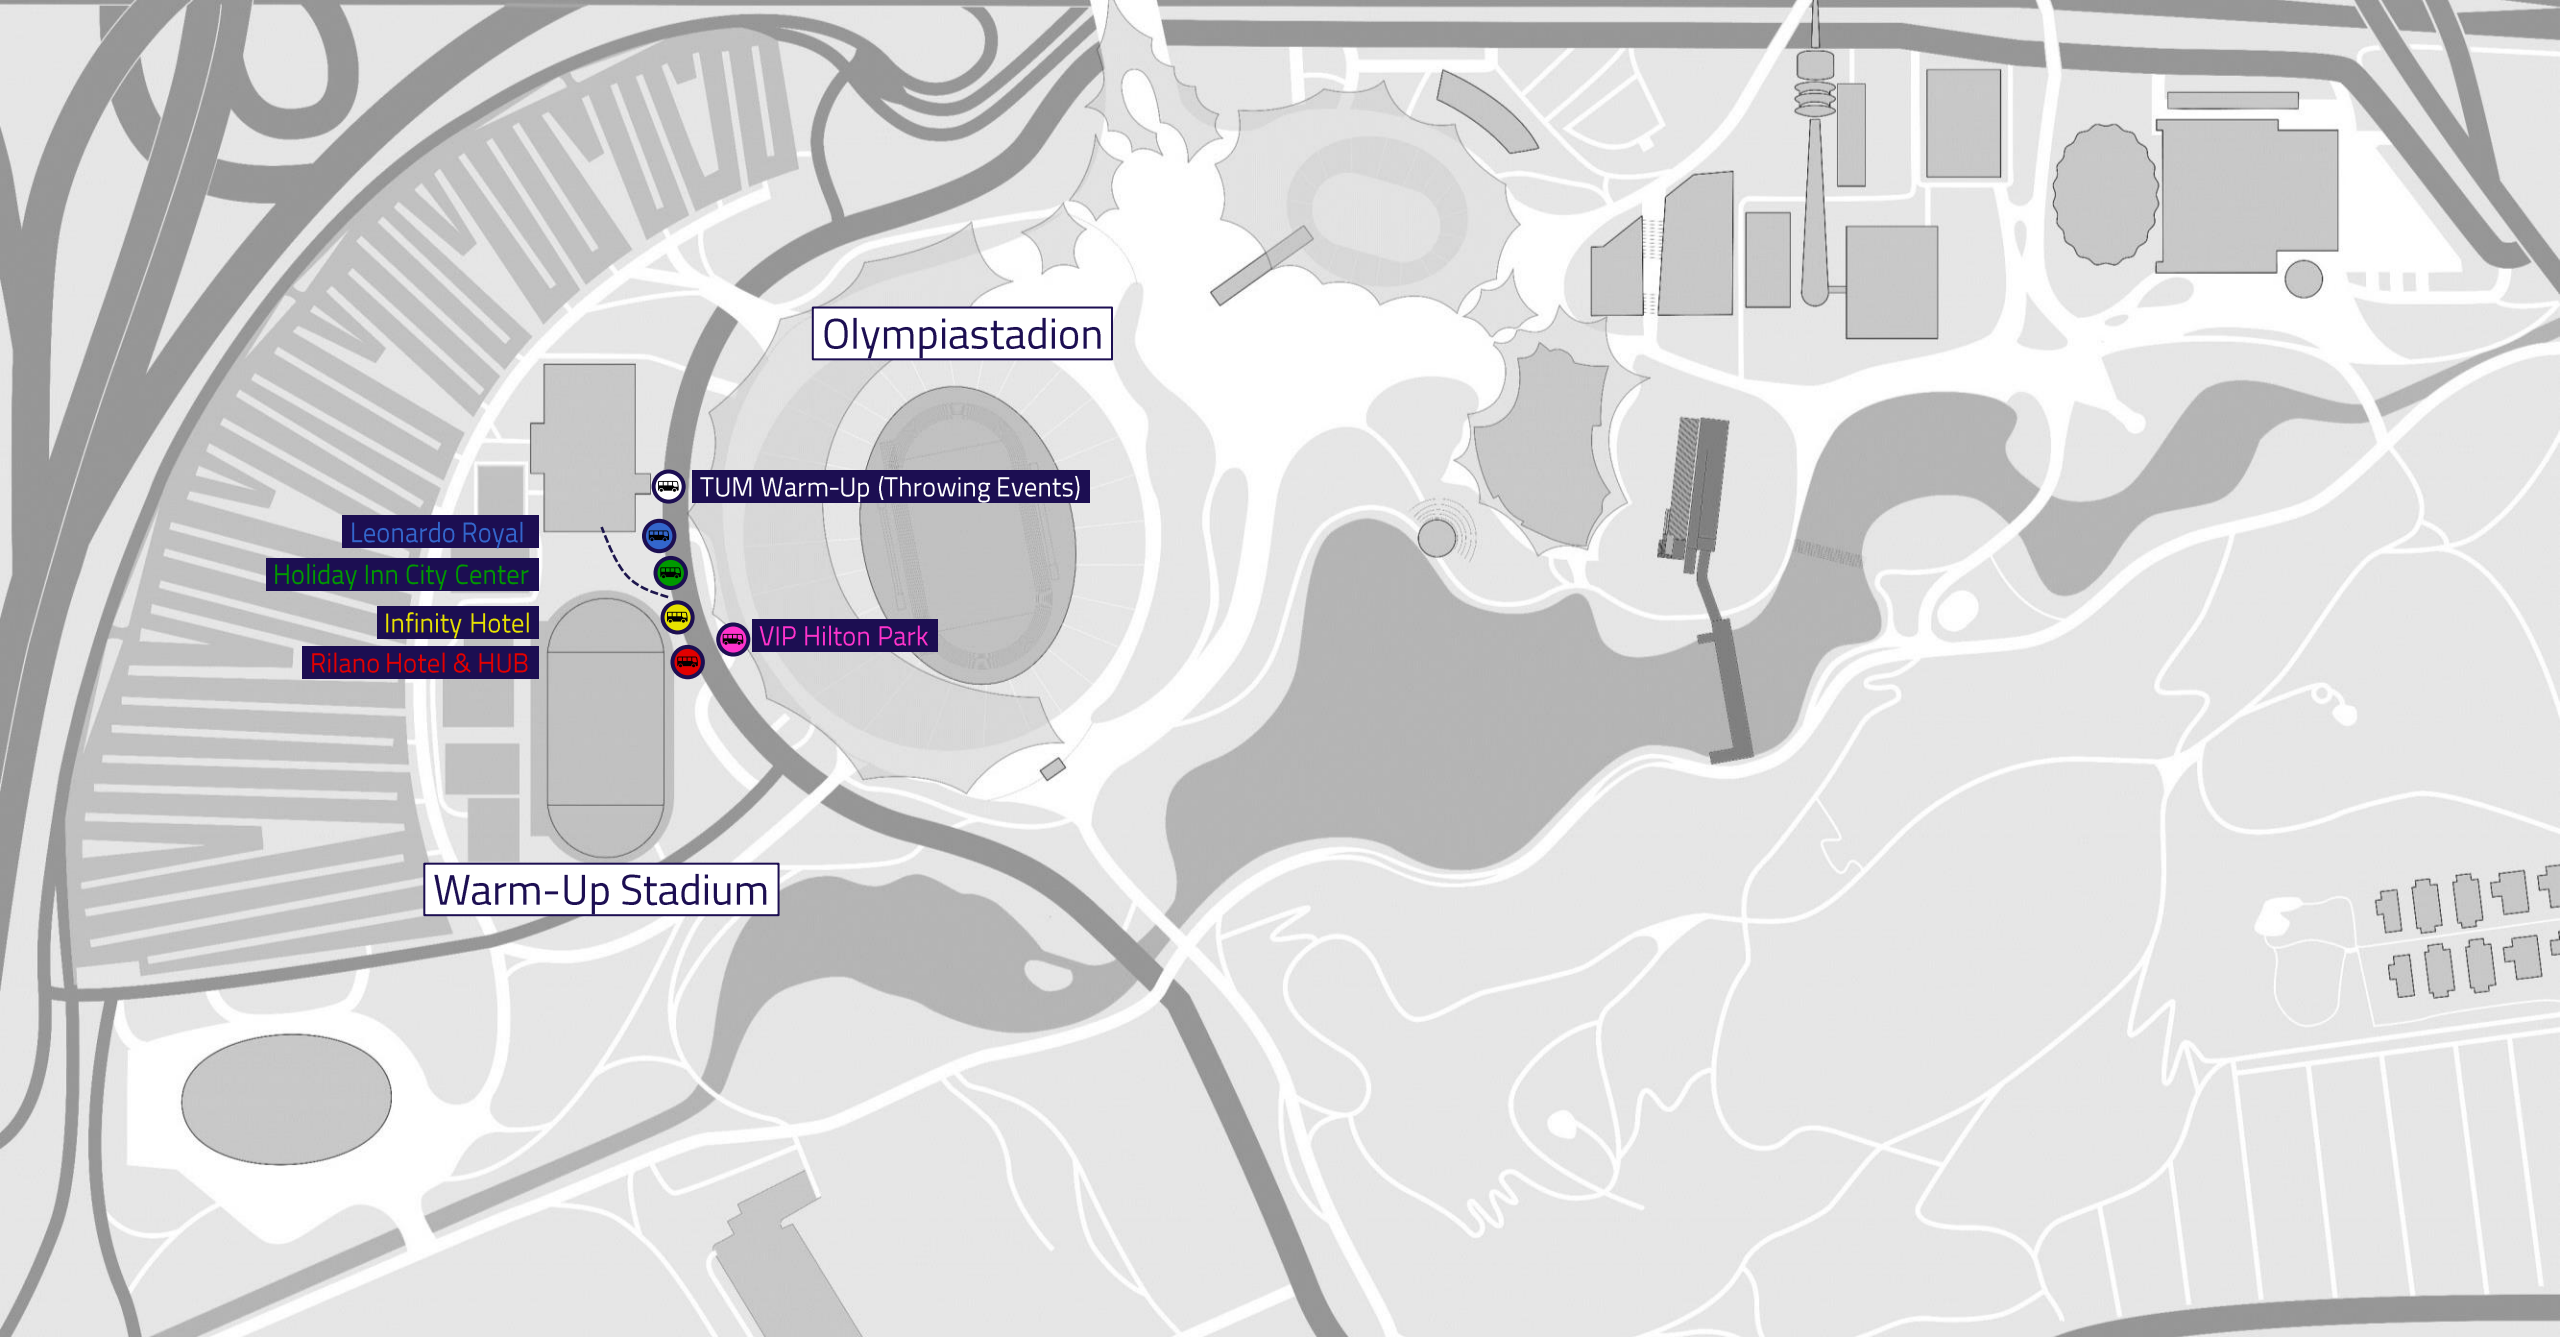

Leonardo Royal

Am
Oberwiesenfeld

AM OBERWIESENFELD

Bus to Competition

Bus to Training

MOOSACHER STR.

MOOSACHER STR.

Oberwiesenfeld

Nordfriedhof

Bus to Training

Bus to Competition

Holiday Inn City Center

Rosenheimer Platz

Kaufland

Infinity Hotel

ANDREAS-DANZER-STR.

LANDSHUTER STR.

EINSTEINSTRASSE

EDISONSTRASSE

ANDREAS-DANZER-WEG

Ballhausforum

MAX-PLANCK-STR.

Bus to Training

Bus to Competition

Olympiastadion

TUM Warm-Up (Throwing Events)

Leonardo Royal

Holiday Inn City Center

Infinity Hotel

Rilano Hotel & HUB

VIP Hilton Park

Warm-Up Stadium