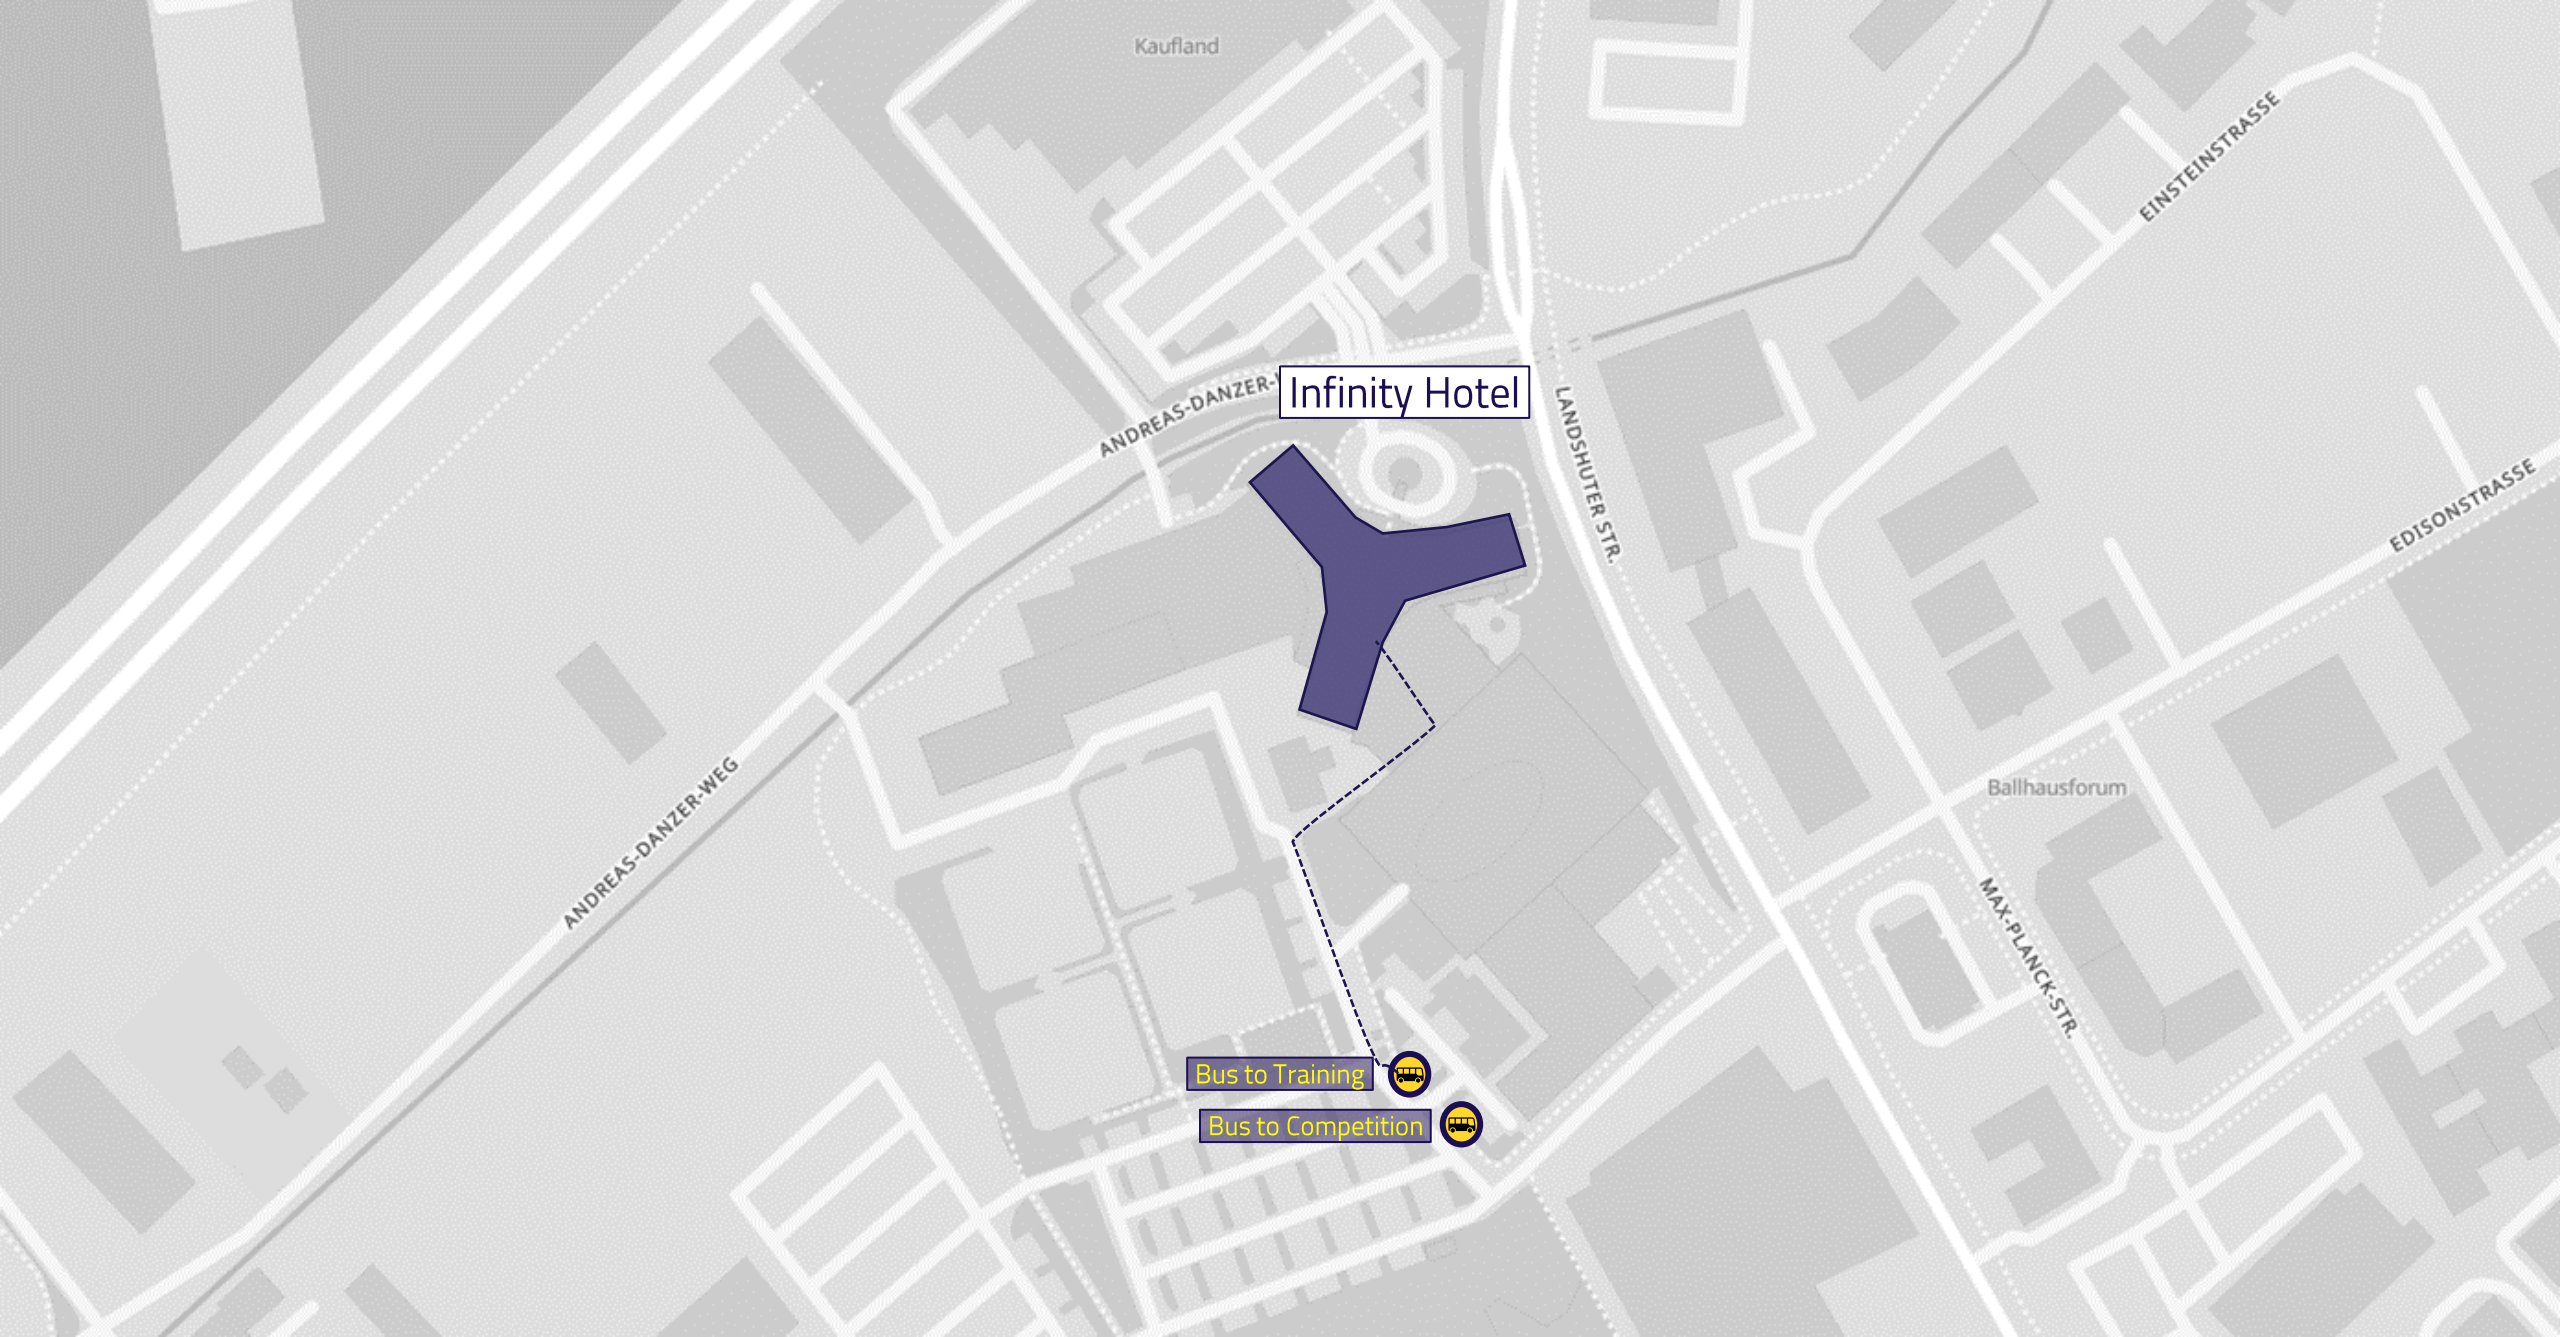

Leonardo Royal

Am
Oberwiesenfeld

AM OBERWIESENFELD

Bus to Competition

Bus to Training

MOOSACHER STR.

MOOSACHER STR.

Oberwiesenfeld

Nordfriedhof

Bus to Training

Bus to Competition

Holiday Inn City Center

Rosenheimer Platz

Kaufland

Infinity Hotel

ANDREAS-DANZER-STR.

LANDSHUTER STR.

EINSTEINSTRASSE

EDISONSTRASSE

ANDREAS-DANZER-WEG

Ballhausforum

MAX-PLANCK-STR.

Bus to Training

Bus to Competition

Olympiastadion

TUM Warm-Up (Throwing Events)

Leonardo Royal

Holiday Inn City Center

Infinity Hotel

Rilano Hotel & HUB

VIP Hilton Park

Warm-Up Stadium