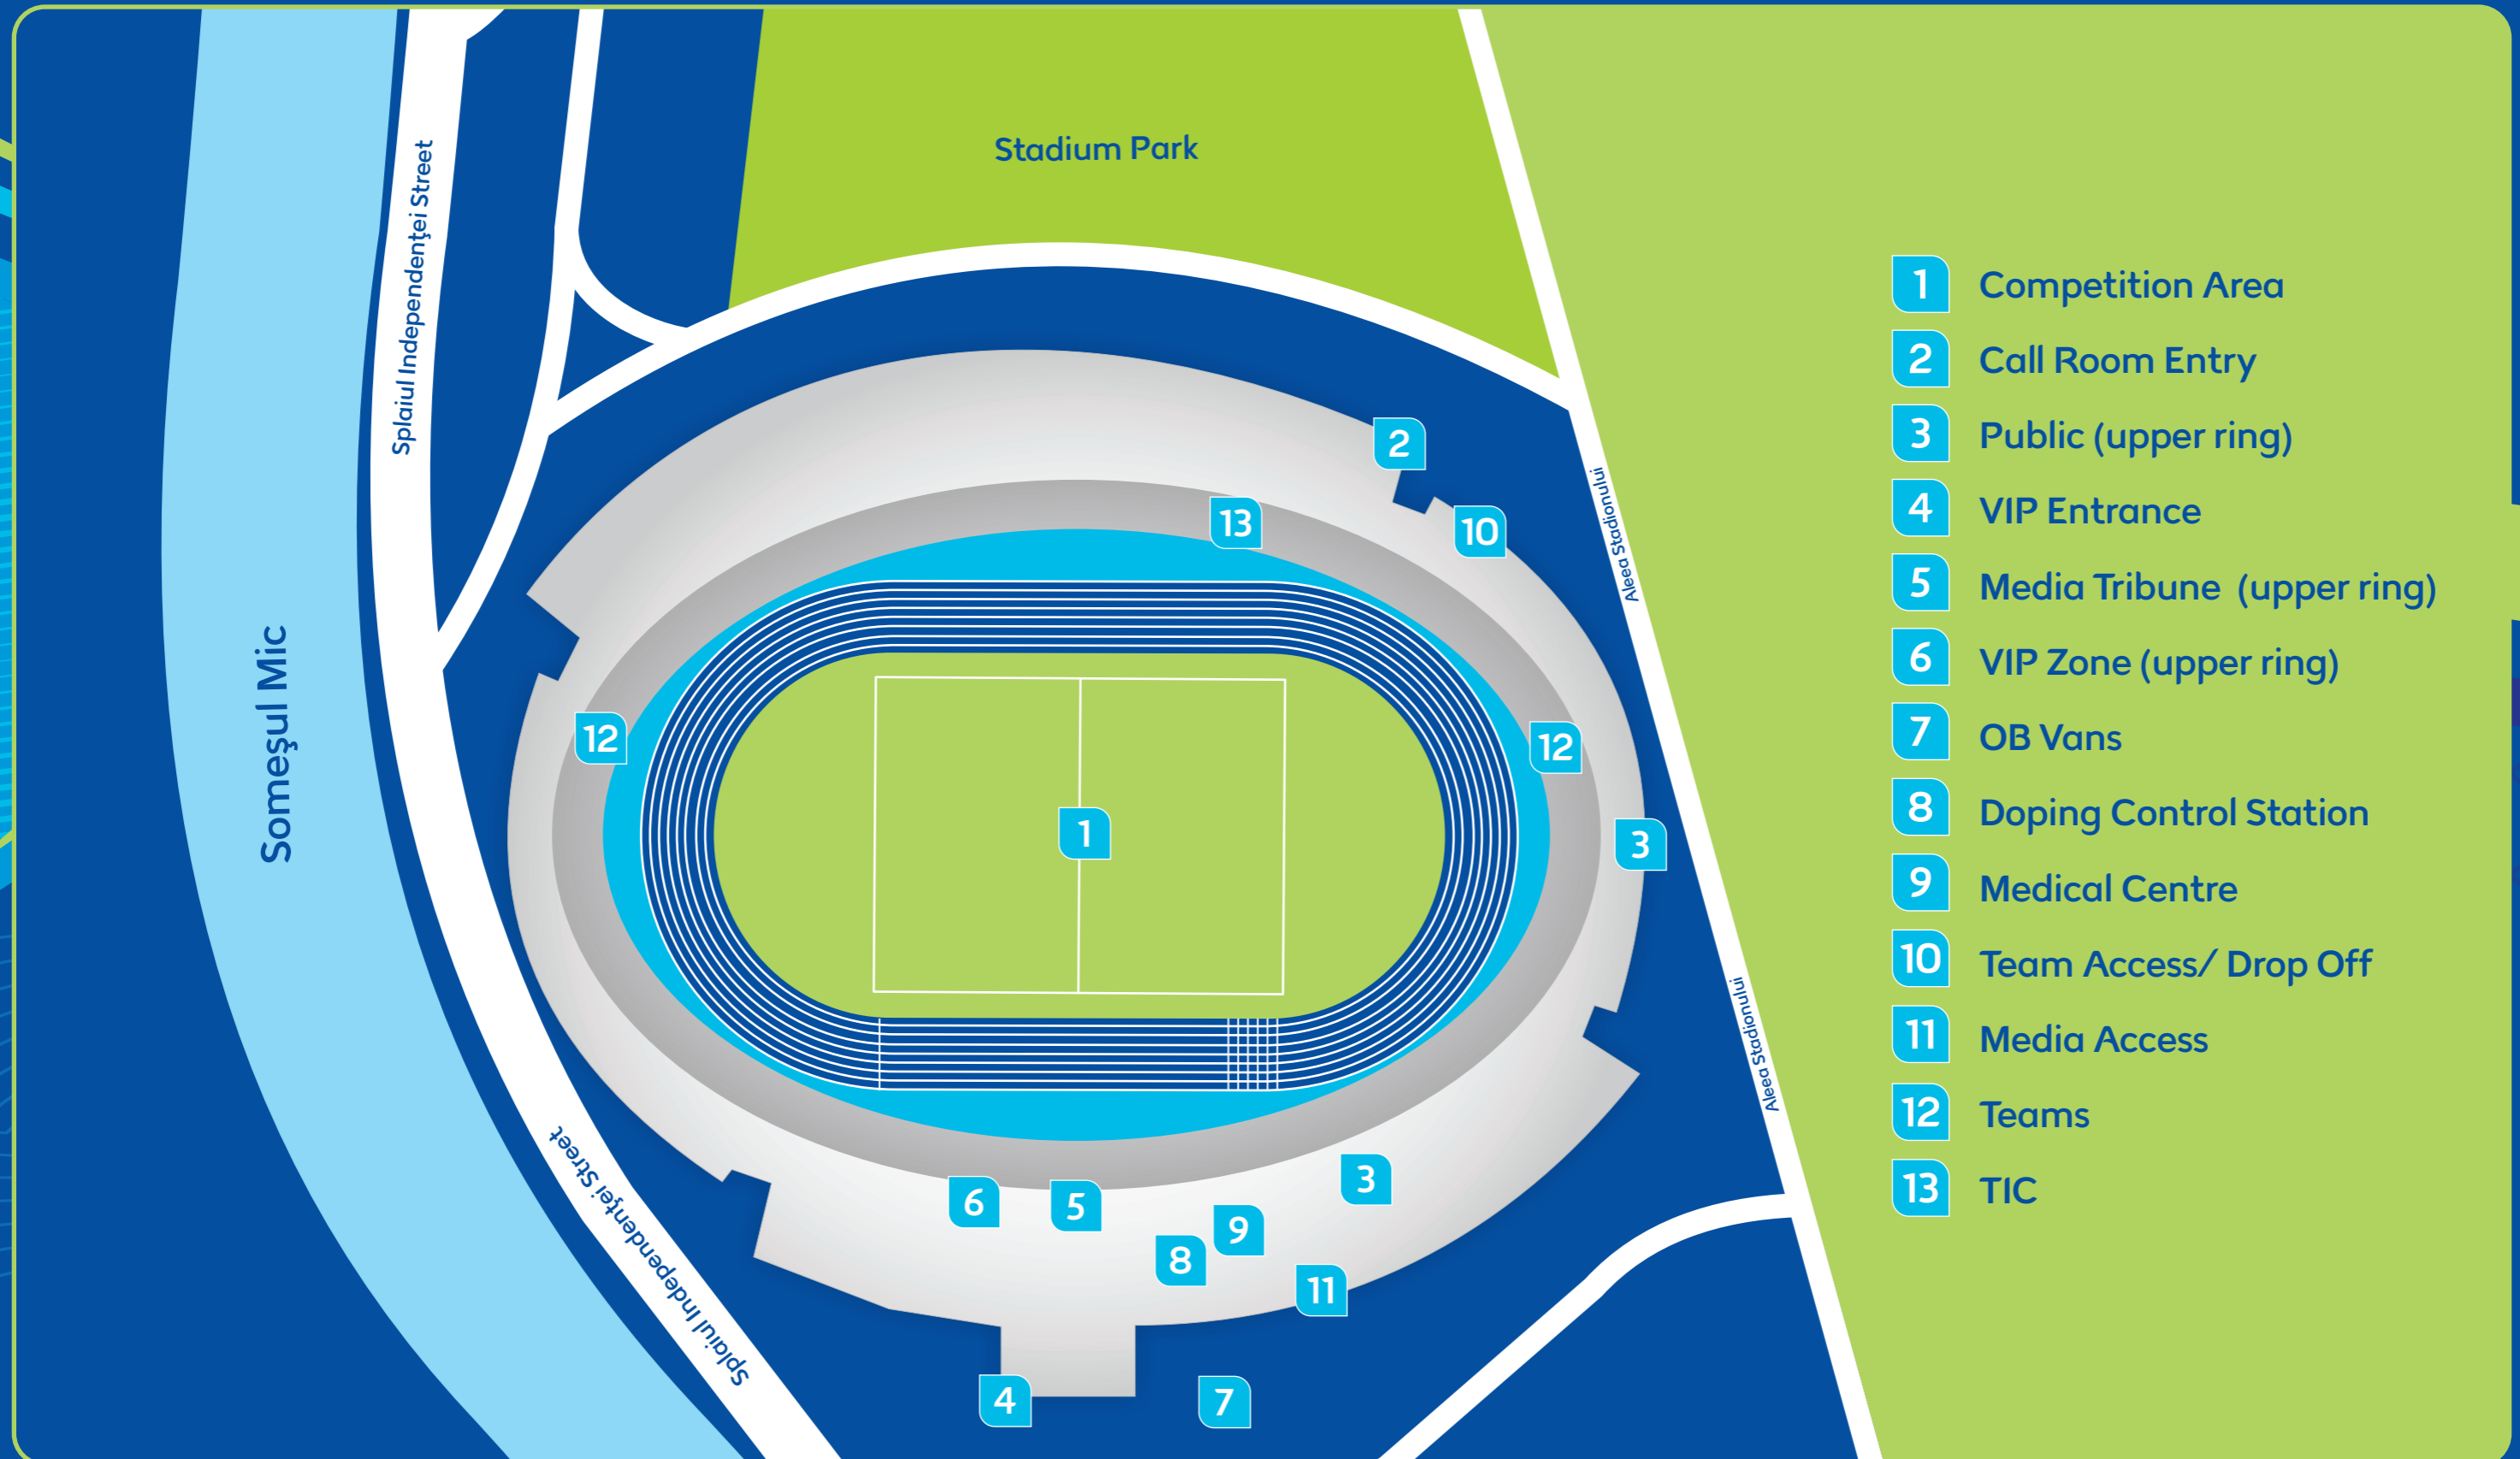

Competition venue

CLUJ ARENA

TEAM
CHAMPIONSHIPS
1ST LEAGUE

Cluj-Napoca 2021

- 1 Competition Area
- 2 Call Room Entry
- 3 Public (upper ring)
- 4 VIP Entrance
- 5 Media Tribune (upper ring)
- 6 VIP Zone (upper ring)
- 7 OB Vans
- 8 Doping Control Station
- 9 Medical Centre
- 10 Team Access/ Drop Off
- 11 Media Access
- 12 Teams
- 13 TIC

Infeld map

CLUJ ARENA

- 1 Call Room (under the tribune)
- 2 Long Jump / Triple Jump
- 3 High Jump
- 4 Pole Vault
- 5 Javelin
- 6 Finish Line
- 7 Shot Put
- 8 Discus / Hammer Throw
- 9 Mixed Zone
- 10 Kit Collection