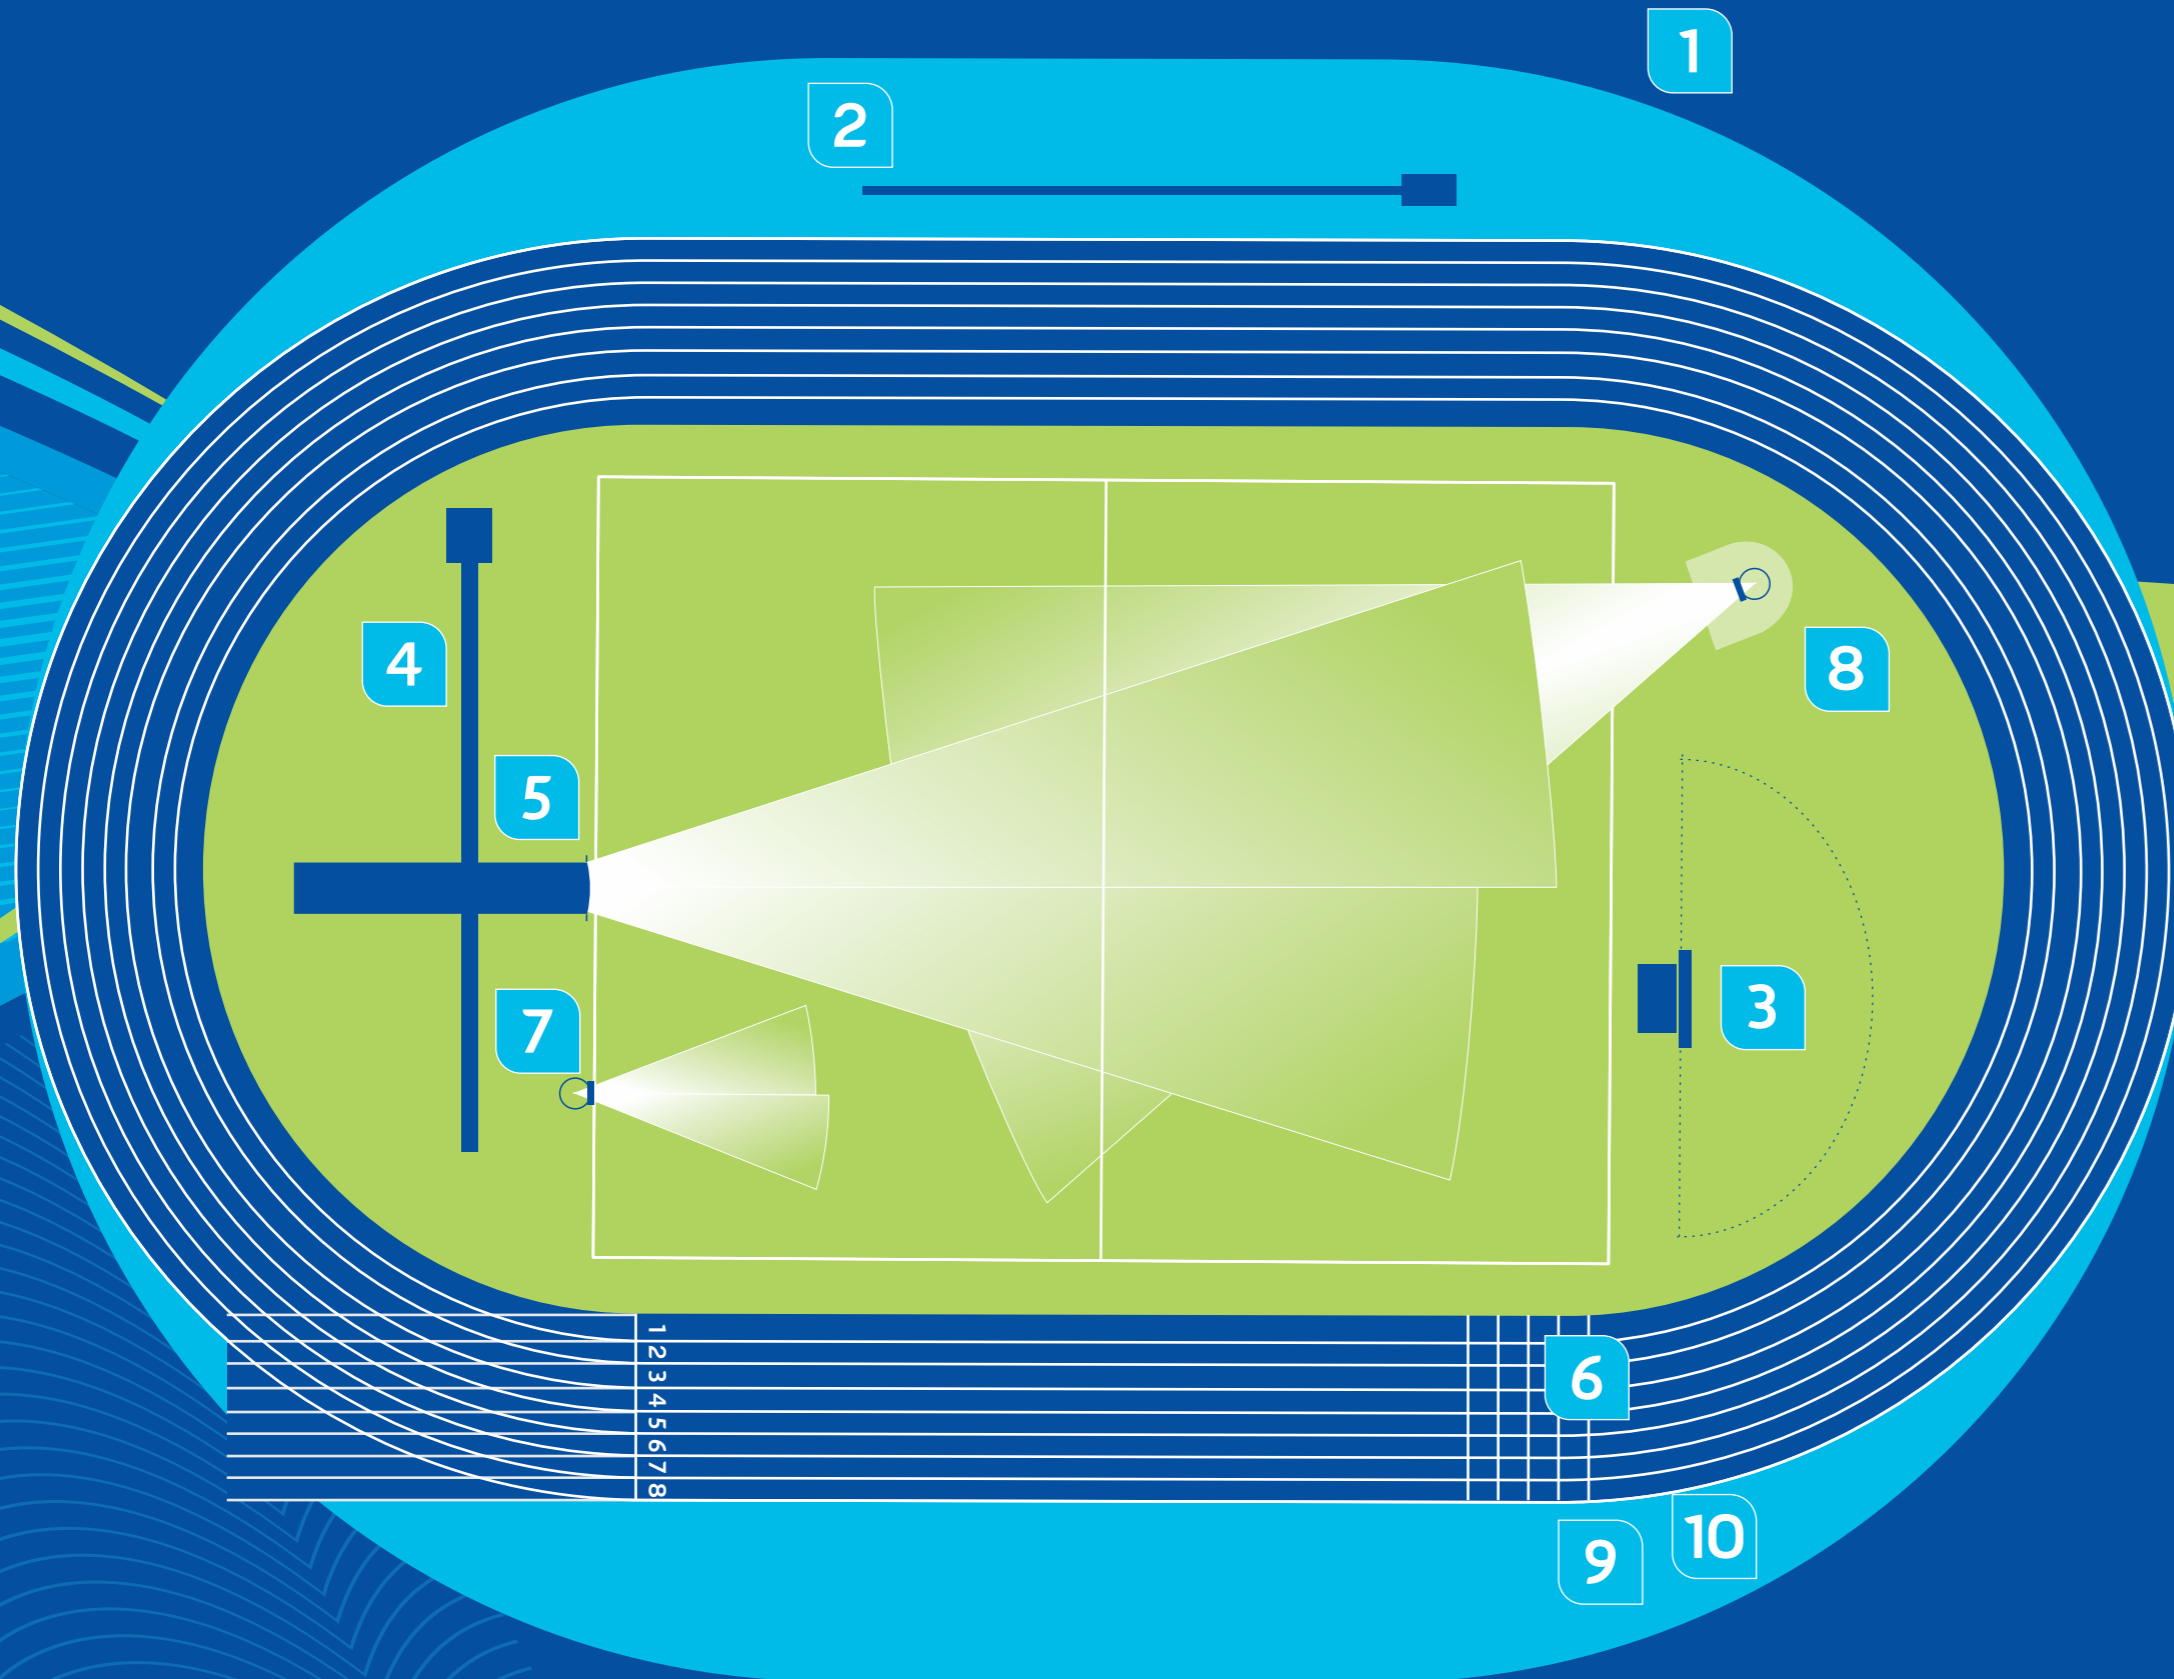

Competition venue

CLUJ ARENA

TEAM
CHAMPIONSHIPS
1ST LEAGUE

Cluj-Napoca 2021

- 1 Competition Area
- 2 Call Room Entry
- 3 Public (upper ring)
- 4 VIP Entrance
- 5 Media Tribune (upper ring)
- 6 VIP Zone (upper ring)
- 7 OB Vans
- 8 Doping Control Station
- 9 Medical Centre
- 10 Team Access/ Drop Off
- 11 Media Access
- 12 Teams
- 13 TIC

Infeld map

CLUJ ARENA

- 1 Call Room (under the tribune)
- 2 Long Jump / Triple Jump
- 3 High Jump
- 4 Pole Vault
- 5 Javelin
- 6 Finish Line
- 7 Shot Put
- 8 Discus / Hammer Throw
- 9 Mixed Zone
- 10 Kit Collection